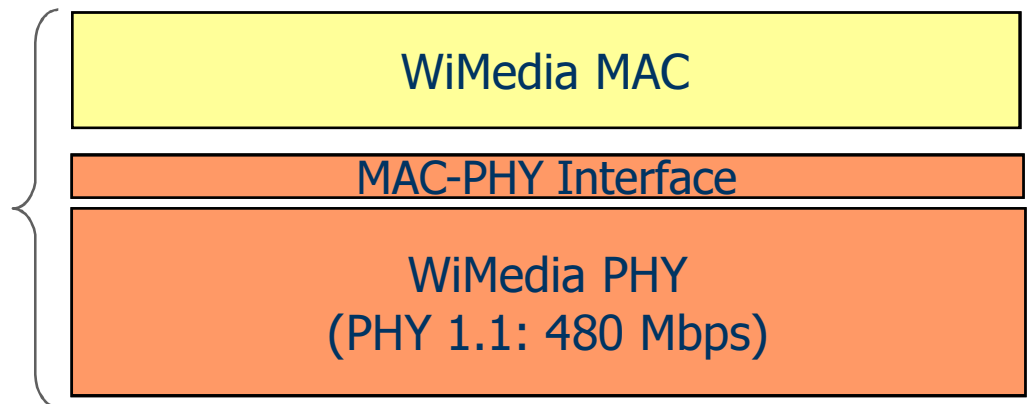

- Distributed MAC
- Auto-discovery & configuration
- Wide bandwidth enables very low power consumption per Mbps
- Enables very high data rates