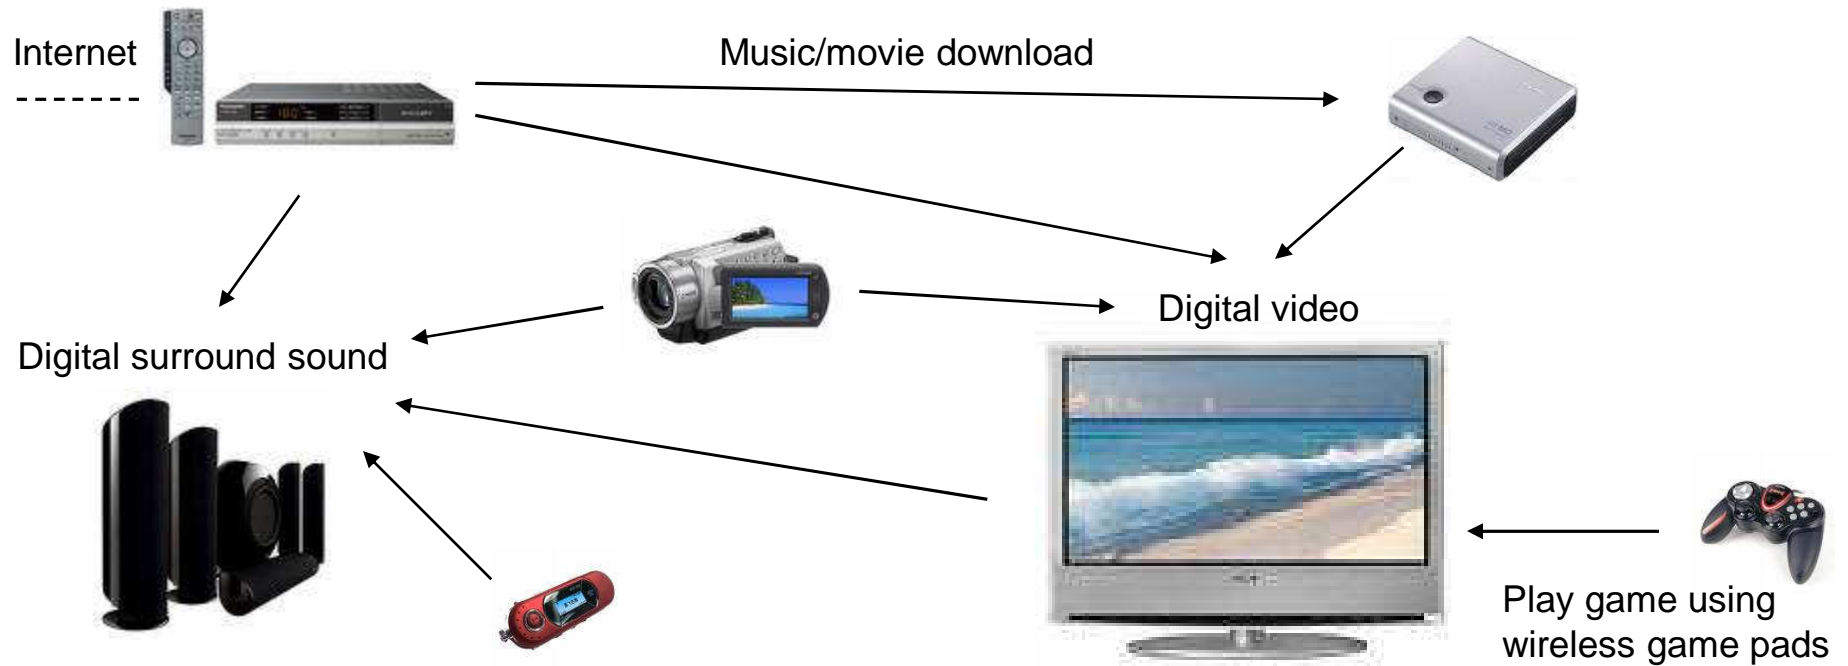

# Certified Wireless USB

- **Host radio solutions**
  - Wireless Host Controller Interface
    - PCI or PCIe based
  - Host Wire Adaptor (HWA)
    - Wired USB dongle
- **Device radio solutions**
  - Device Wire Adaptor (DWA)
    - Wireless hub
    - Proprietary or non-USB interface for integrated
- **Dual role device (DRD)**
  - Static DRD: Act as a host or device at a given time
  - Dynamic DRD: Device and host simultaneously
    - *Printer connected to PC and camera*
    - *Two mobile phones/mp3 players connected*
- **Concurrent Devices**
  - Connected to more than one host at a time
  - Arbitration between the hosts handled by the device
    - *Shared printer/projector between two PCs/phones*

# Market Convergence

*UWB = Wireless personal area connectivity between PC, CE, and Mobile devices*

# PC Peripheral Connectivity

- Point-to-point connections
- Host scheduled data communications

[Realtek Computex Demonstrations](#)

# Home Entertainment

UWB enables many *end-to-end* applications.