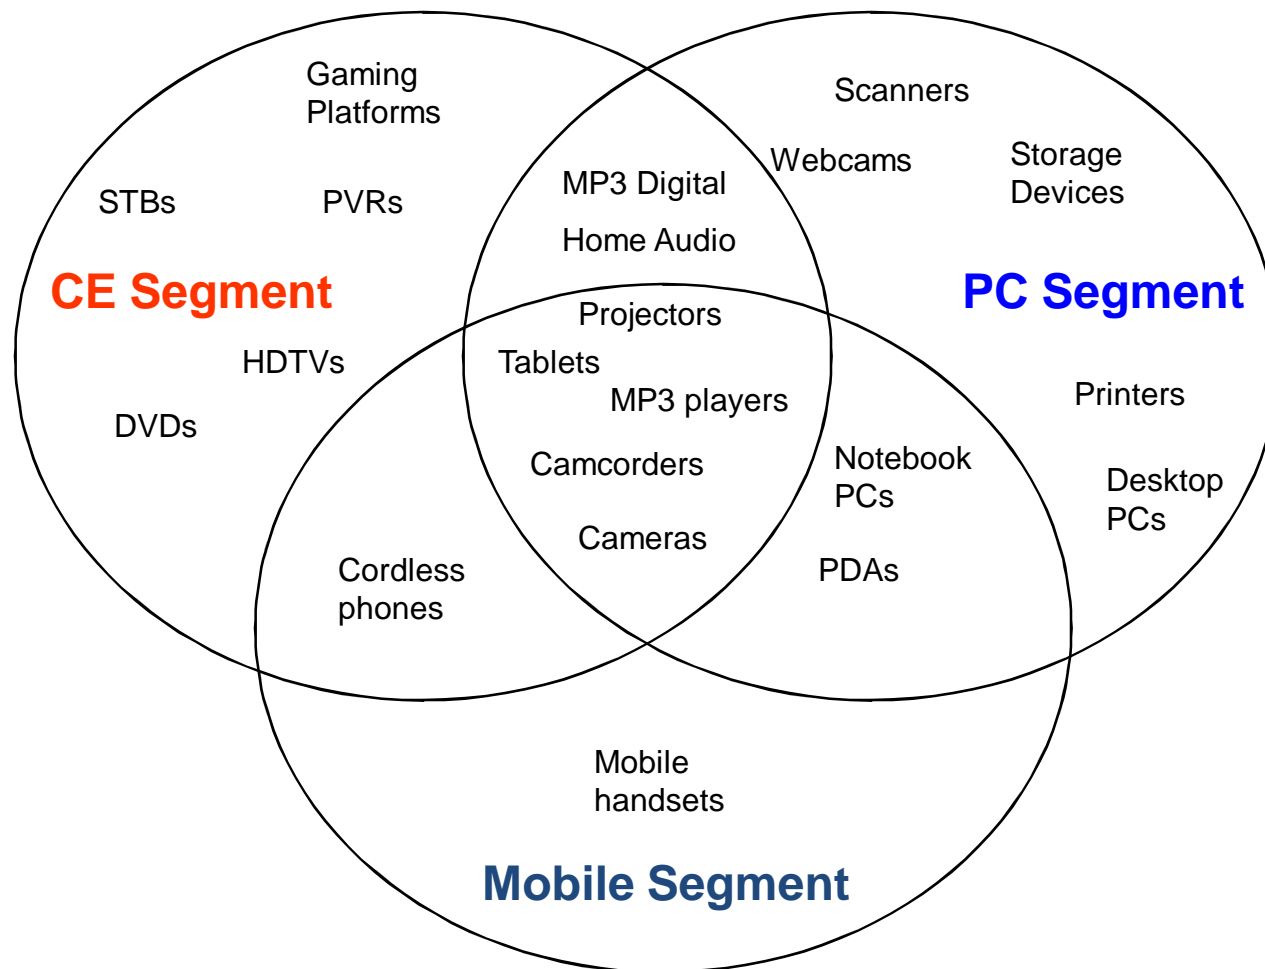

# Certified Wireless USB

- **Host radio solutions**
  - Wireless Host Controller Interface
    - PCI or PCIe based
  - Host Wire Adaptor (HWA)
    - Wired USB dongle
- **Device radio solutions**
  - Device Wire Adaptor (DWA)
    - Wireless hub
    - Proprietary or non-USB interface for integrated
- **Dual role device (DRD)**
  - Static DRD: Act as a host or device at a given time
  - Dynamic DRD: Device and host simultaneously
    - *Printer connected to PC and camera*
    - *Two mobile phones/mp3 players connected*
- **Concurrent Devices**
  - Connected to more than one host at a time
  - Arbitration between the hosts handled by the device
    - *Shared printer/projector between two PCs/phones*

# IP Application Stack

- **WLP:** UWB radio platform uses the existing IP protocol stack.
- IP Applications
  - AV streaming
  - VoIP
  - NFS/ Samba
  - etc.

# Market Convergence

*UWB = Wireless personal area connectivity between PC, CE, and Mobile devices*

# PC Peripheral Connectivity

- Point-to-point connections
- Host scheduled data communications

[Realtek Computex Demonstrations](#)