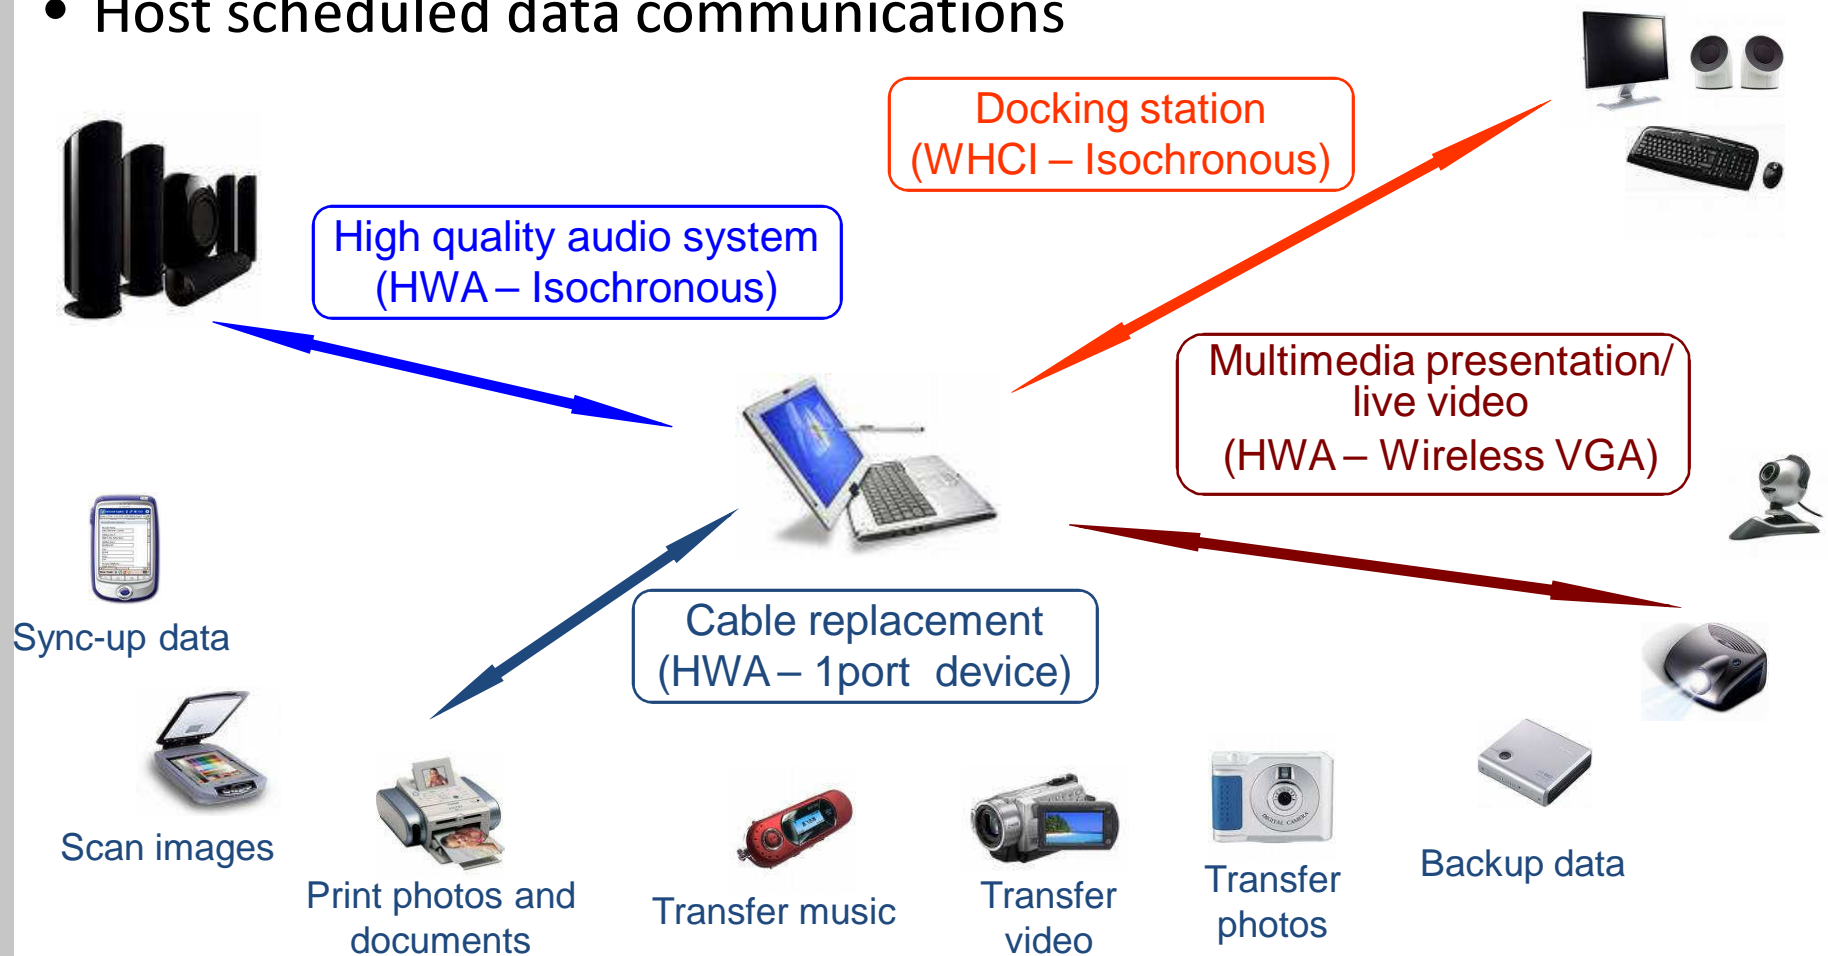

# Certified Wireless USB

- **Host radio solutions**
  - Wireless Host Controller Interface
    - PCI or PCIe based
  - Host Wire Adaptor (HWA)
    - Wired USB dongle
- **Device radio solutions**
  - Device Wire Adaptor (DWA)
    - Wireless hub
    - Proprietary or non-USB interface for integrated
- **Dual role device (DRD)**
  - Static DRD: Act as a host or device at a given time
  - Dynamic DRD: Device and host simultaneously
    - *Printer connected to PC and camera*
    - *Two mobile phones/mp3 players connected*
- **Concurrent Devices**
  - Connected to more than one host at a time
  - Arbitration between the hosts handled by the device
    - *Shared printer/projector between two PCs/phones*

# IP Application Stack

- **WLP:** UWB radio platform uses the existing IP protocol stack.
- IP Applications
  - AV streaming
  - VoIP
  - NFS/ Samba
  - etc.

# Market Convergence

*UWB = Wireless personal area connectivity between PC, CE, and Mobile devices*

# PC Peripheral Connectivity

- Point-to-point connections
- Host scheduled data communications

[Realtek Computex Demonstrations](#)