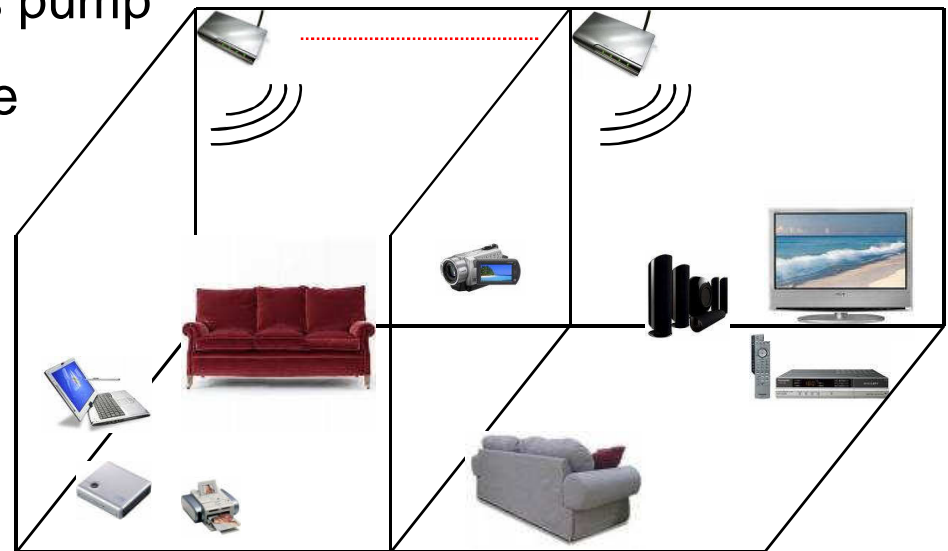

UWB in the Short-term Future

- Your mobile phone is your PC!
- Movie/music/photo upload/download at kiosks
- Local broadcast at retail locations
- Handset-to-display in car/home/office
- Maintenance info of your car to gas pump
- Mesh UWB networks at home/office

UWB = Convenient end-to-end high-throughput low power communication!