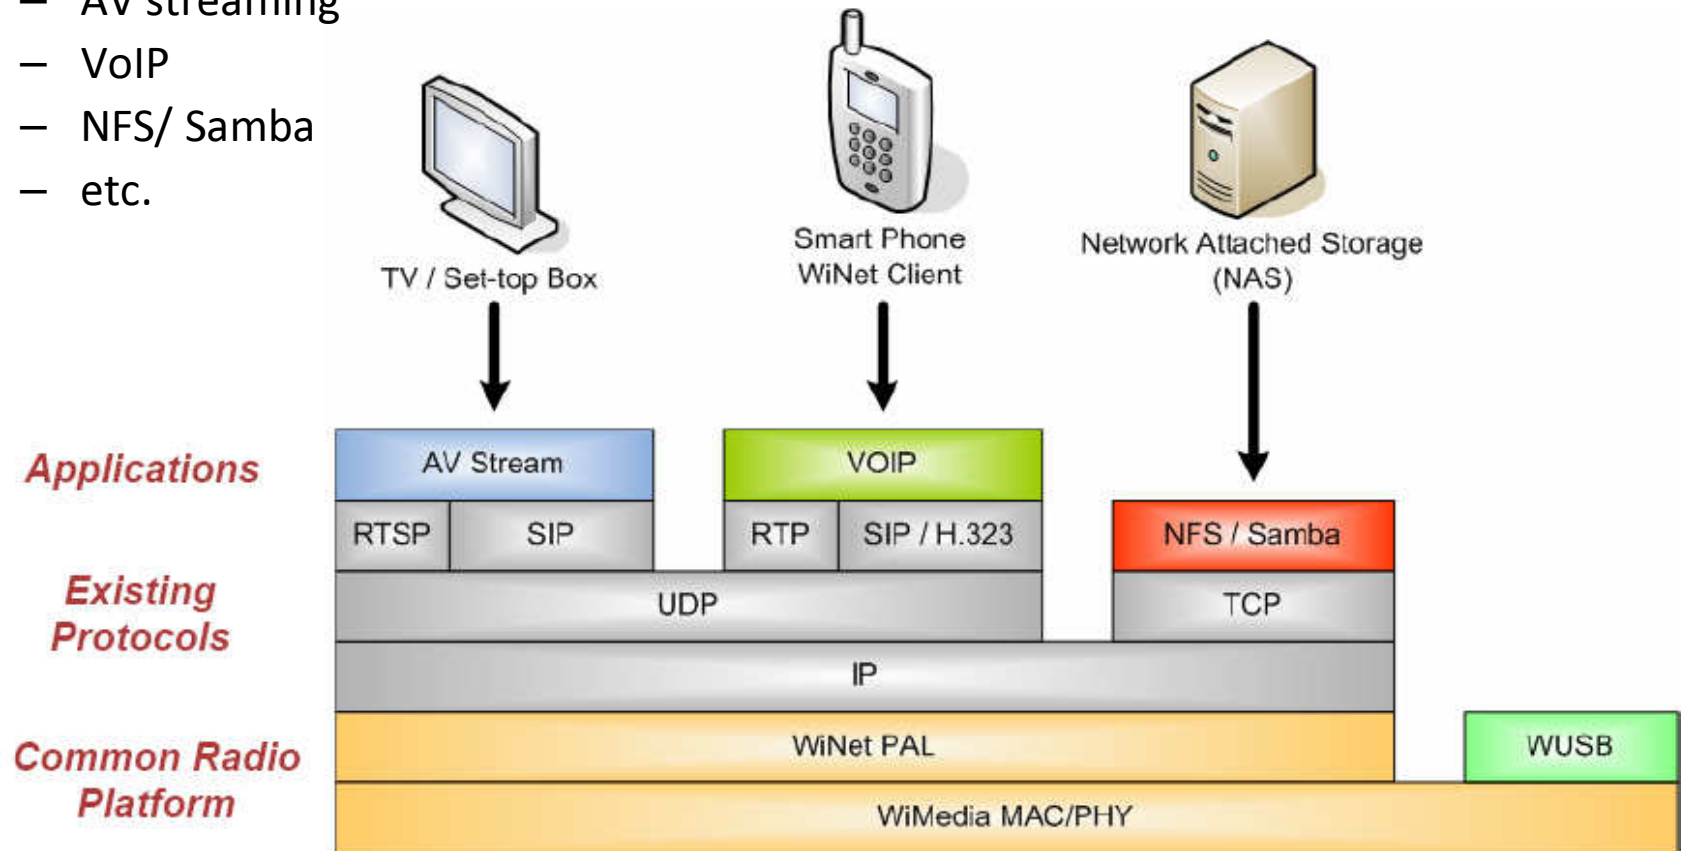

# Certified Wireless USB

- **Host radio solutions**
  - Wireless Host Controller Interface
    - PCI or PCIe based
  - Host Wire Adaptor (HWA)
    - Wired USB dongle
- **Device radio solutions**
  - Device Wire Adaptor (DWA)
    - Wireless hub
    - Proprietary or non-USB interface for integrated
- **Dual role device (DRD)**
  - Static DRD: Act as a host or device at a given time
  - Dynamic DRD: Device and host simultaneously
    - *Printer connected to PC and camera*
    - *Two mobile phones/mp3 players connected*
- **Concurrent Devices**
  - Connected to more than one host at a time
  - Arbitration between the hosts handled by the device
    - *Shared printer/projector between two PCs/phones*

# IP Application Stack

- **WLP:** UWB radio platform uses the existing IP protocol stack.
- IP Applications
  - AV streaming
  - VoIP
  - NFS/ Samba
  - etc.

# Market Convergence

*UWB = Wireless personal area connectivity between PC, CE, and Mobile devices*